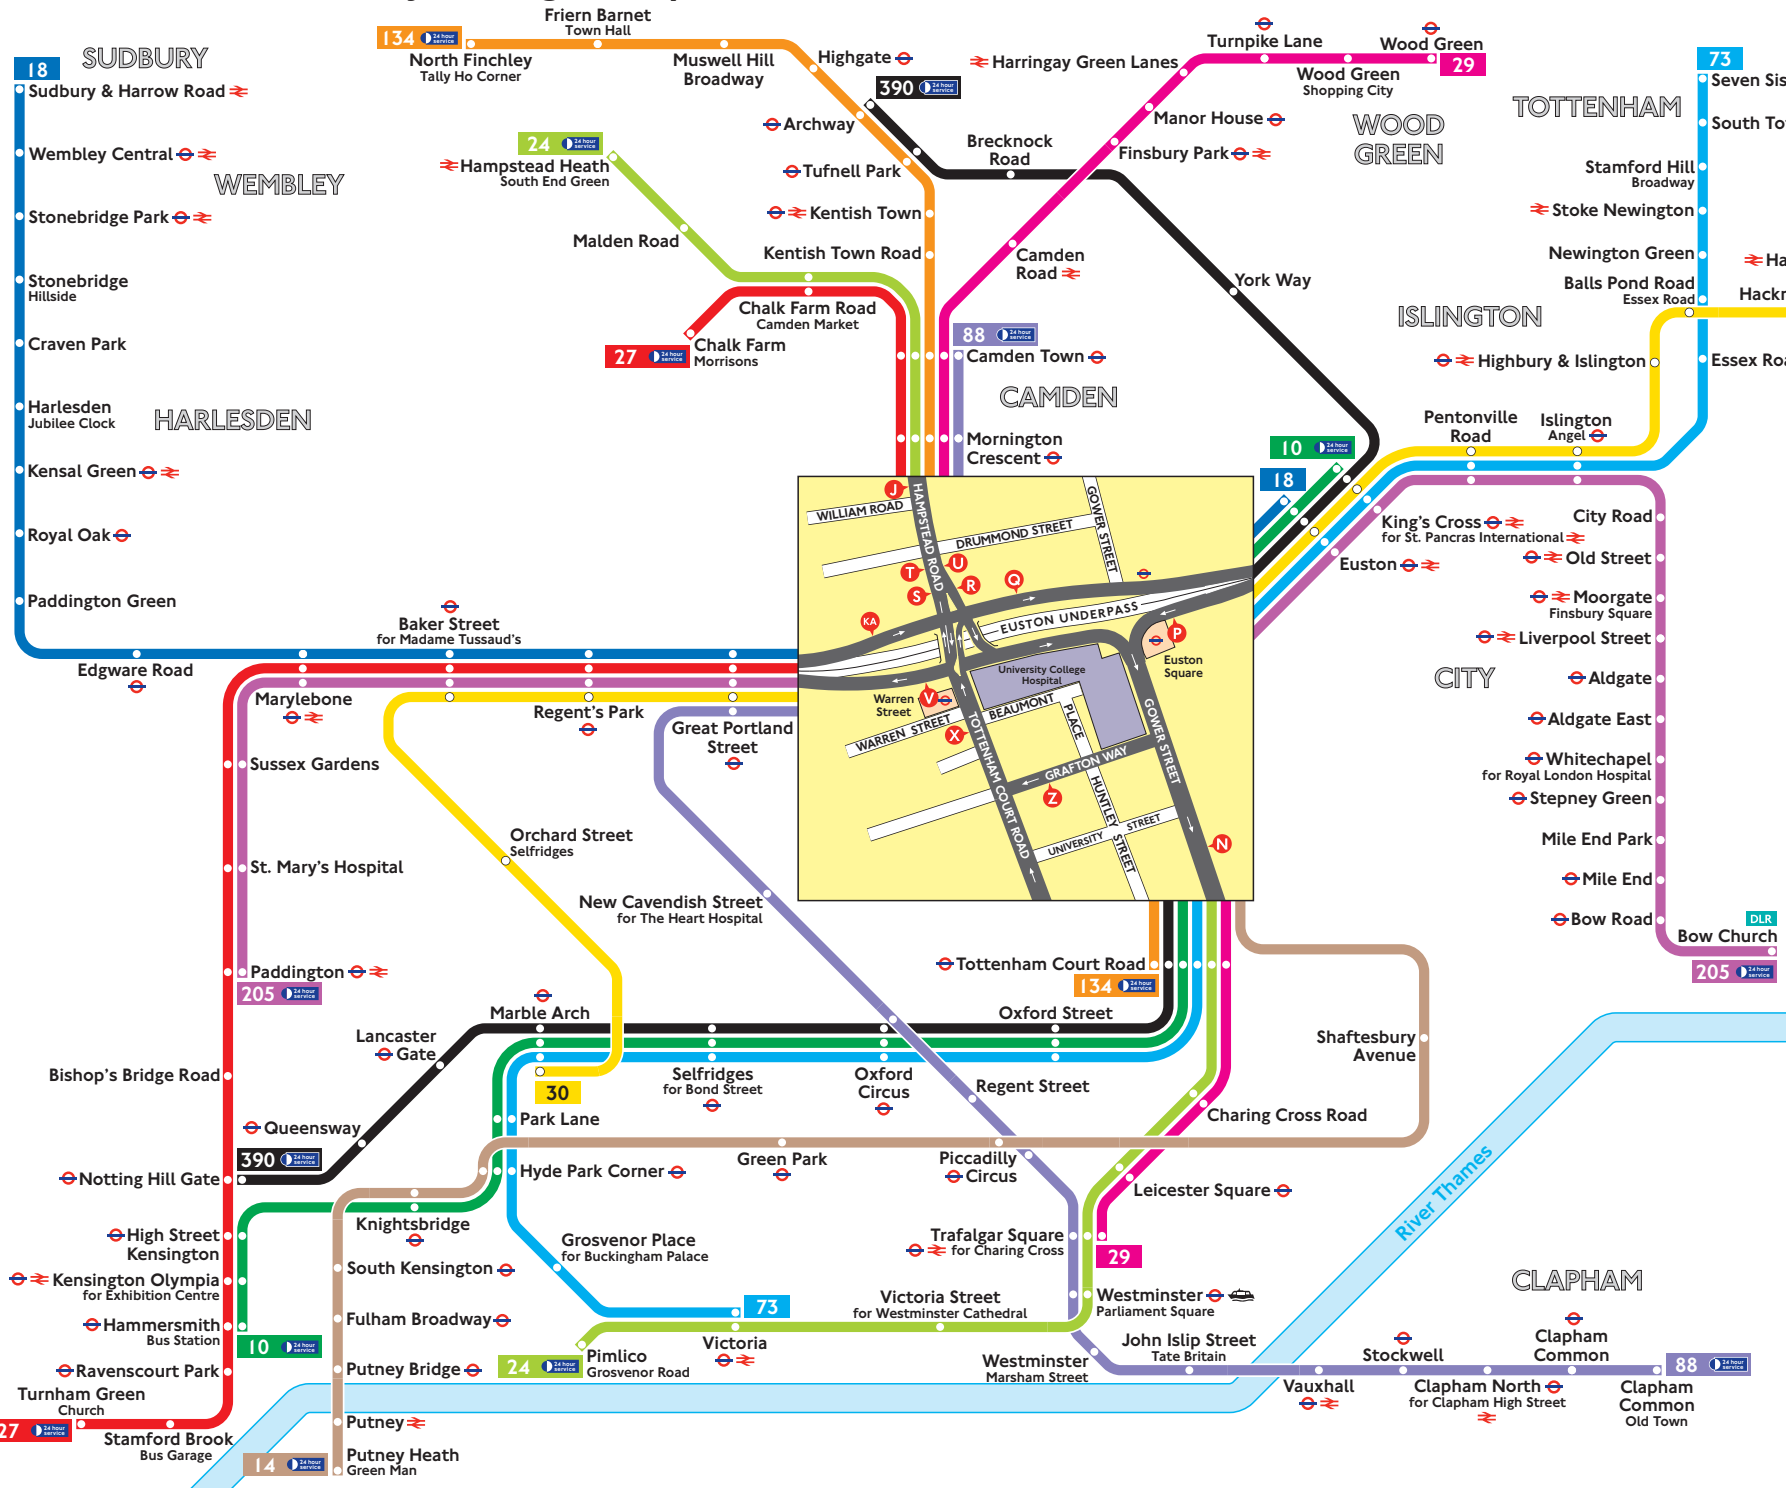

Buses from University College Hospital (Warren Street)

Route finder

Day buses including 24-hour routes

Route	Towards	Bus stops
10	Hammersmith King's Cross	N P Q X
14	Putney Heath	N
18	Euston Sudbury	KA Q P V Z
24	Hampstead Heath Pimlico	J S X N R
27	Chalk Farm Turnham Green	J T U V
29	Trafalgar Square Wood Green	N R J S X
30	Hackney Wick Marble Arch	KA G P V Z
73	Seven Sisters Stoke Newington Victoria	KA Q KA Q N P
88	Camden Town Clapham Common	J T U V
134	North Finchley Tottenham Court Road	J T X N R
205	Bow Church Paddington	KA Q P V Z
390	Archway Notting Hill Gate	Q X N P

▼ Daily except Monday to Friday peak hours

Night buses

Route	Towards	Bus stops
N5	Edgware Trafalgar Square	Q X N P
N20	Barnet Trafalgar Square	Q X N P
N29	Enfield Trafalgar Square	J S X N R
N73	Victoria Walthamstow	N P KA Q
N253	Aldgate Tottenham Court Road	Q X N P
N279	Trafalgar Square Waltham Cross	N R J S X