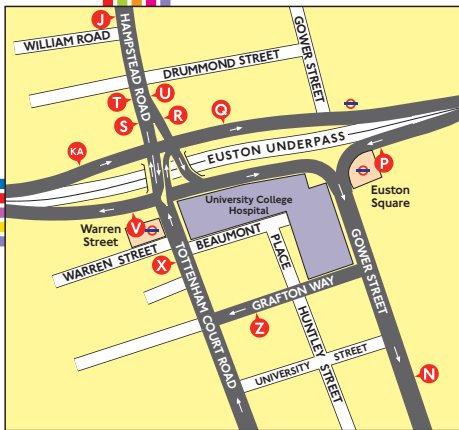

Buses from University College Hospital (Warren Street)

Route finder

Day buses including 24-hour routes

Route	Towards	Bus stops
10	Hammersmith King's Cross	N P Q X
14	Putney Heath	N
18	Euston Sudbury	KA Q P V Z
24	Hampstead Heath Pimlico	J S X N R
27	Chalk Farm Turnham Green	J T U V
29	Trafalgar Square Wood Green	N R J S X
30	Hackney Wick Marble Arch	KA G P V Z
73	Seven Sisters Stoke Newington Victoria	KA Q KA Q N P
88	Camden Town Clapham Common	J T U V
134	North Finchley Tottenham Court Road	J T X N R
205	Bow Church Paddington	KA Q P V Z
390	Archway Notting Hill Gate	Q X N P

▼ Daily except Monday to Friday peak hours

Night buses

Route	Towards	Bus stops
N5	Edgware Trafalgar Square	Q X N P
N20	Barnet Trafalgar Square	Q X N P
N29	Enfield Trafalgar Square	J S X N R
N73	Victoria Walthamstow	N P KA Q
N253	Aldgate Tottenham Court Road	Q X N P
N279	Trafalgar Square Waltham Cross	N R J S X